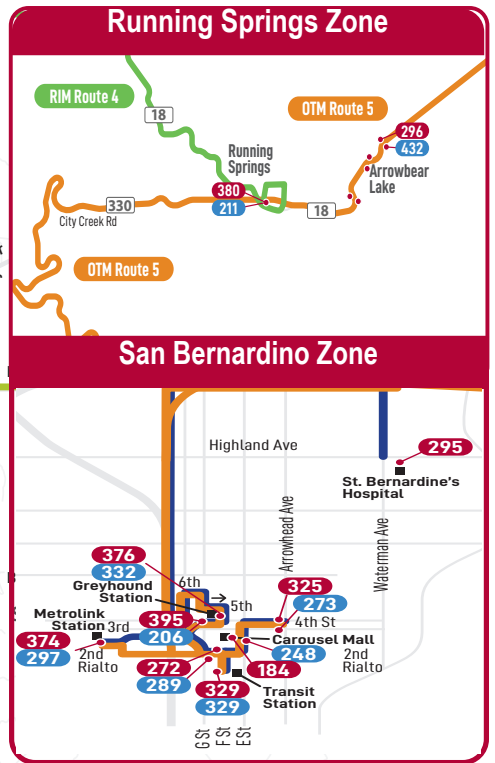

ROUTE 5

Big Bear Off the Mountain Service to San Bernardino

MOUNTAIN TRANSIT

Monday through Friday Downhill Big Bear to San Bernardino

Uphill San Bernardino to Big Bear

Read schedule from top to bottom for each trip

Read schedule from top to bottom for each trip

		Trip 1	Trip 2
Big Bear Zone			
Mountain Transit Transfer Point at Fox Farm Road	501	6:30	4:30
Fawnskin Fire Station	292	By Request	
Snow Valley Zone			
Snow Valley Mountain Resort	203	By Request	
Running Springs / Arrowbear Zone			
Palo Alto Way & Commercial Way	211	7:00	5:00
San Bernardino Zone			
Highland & Boulder (Walmart) *	205	7:30	5:30
Metrolink Station*	297	7:45	5:45
Greyhound Station*	332	7:50	5:50
4th & Arrowhead (SBD Court)*	273	7:55	5:55
Transit Center - Rialto Ave & F St *	329	8:00	6:00
		AM	PM

		Trip 1	Trip 2
San Bernardino Zone			
Transit Center - Rialto Ave & F St *	329	8:20	6:15
4th & Arrowhead - SBD Court*	325	8:24	6:20
Greyhound Station*	376	8:29	6:25
Metrolink Station*	374	8:34	6:30
St. Bernardine's Hospital*	295	By Request	
Highland & Boulder (Walmart) *	399	8:54	7:05
Running Springs / Arrowbear Zone			
Palo Alto Way & Commercial Way	380	9:24	7:35
Snow Valley Zone			
Snow Valley Mountain Resort	400	By Request	
Big Bear Zone			
Fawnskin (Across from Fire Station)	204	By Request	
Mountain Transit Transfer Point (Fox Farm Road)	501	9:55	8:05**
		AM	PM

* Downhill San Bernardino stops are drop-off only.

** The 8:05pm OTM bus will drop passengers beyond Mountain Transit Transfer Point upon request. Appropriate Dial a Ride Fare applies.

* Uphill San Bernardino stops are pick-up only.