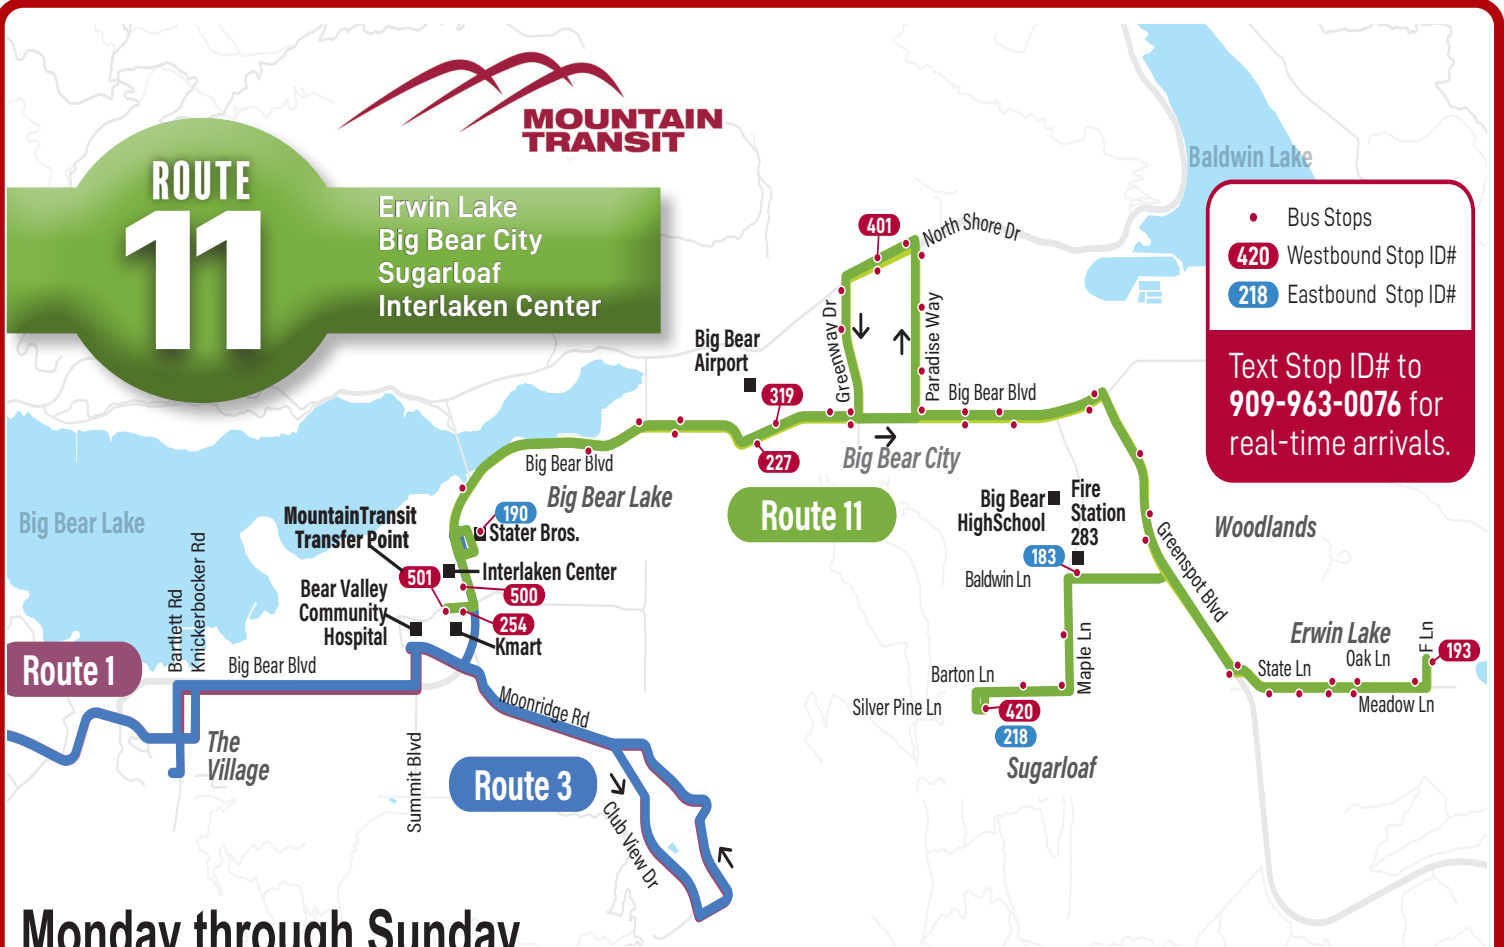

**ROUTE
11**

Erwin Lake
Big Bear City
Sugarloaf
Interlaken Center

• Bus Stops
420 Westbound Stop ID#
218 Eastbound Stop ID#
 Text Stop ID# to
909-963-0076 for
 real-time arrivals.

Monday through Sunday

Read schedule from top to bottom for each trip

	Trip 1	Trip 2	Trip 3	Trip 4	Trip 5	Trip 6	Trip 7	Trip 8	Trip 9	Trip 10	Trip 11	Trip 12	Trip 13
501 Mountain Transit Transfer Point at Fox Farm Road	5:30	6:30	7:30	8:30	9:30	10:30	11:30	12:30	1:30	2:30	3:30	4:30	5:30
190 Stater Bros. at Big Bear Blvd.	5:32	6:32	7:32	8:32	9:32	10:32	11:32	12:32	1:32	2:32	3:32	4:32	5:32
227 Big Bear Blvd. at Bluewater (Circle K)	5:37	6:37	7:37	8:37	9:37	10:37	11:37	12:37	1:37	2:37	3:37	4:37	5:37
183 Baldwin Ln. & Maple Ln. (Fire Station)	5:45	6:45	7:45	8:45	9:45	10:45	11:45	12:45	1:45	2:45	3:45	4:45	5:45
218 Silverpine Rd. at San Bernardino Ave.	5:50	6:50	7:50	8:50	9:50	10:50	11:50	12:50	1:50	2:50	3:50	4:50	5:50
193 Oak Ln & F St (Erwin Lake)	6:00	7:00	8:00	9:00	10:00	11:00	12:00	1:00	2:00	3:00	4:00	5:00	6:00
401 North Shore Dr. at Gold Mountain Dr.	6:06	7:06	8:06	9:06	10:06	11:06	12:06	1:06	2:06	3:06	4:06	5:06	6:06
319 Big Bear Blvd. at Big Tree Dr.	6:10	7:10	8:10	9:10	10:10	11:10	12:10	1:10	2:10	3:10	4:10	5:10	6:10
500 Big Bear Blvd (Starbuck's)	6:15	7:15	8:15	9:15	10:15	11:15	12:15	1:15	2:15	3:15	4:15	5:15	6:15
254 Kmart (at Garden Center)	6:17	7:17	8:17	9:17	10:17	11:21	12:17	1:17	2:17	3:17	4:17	5:17	6:17
501 Mountain Transit Transfer Point at Fox Farm Road	6:20	7:20	8:20	9:20	10:20	11:20	12:20	1:20	2:20	3:20	4:20	5:20	6:20