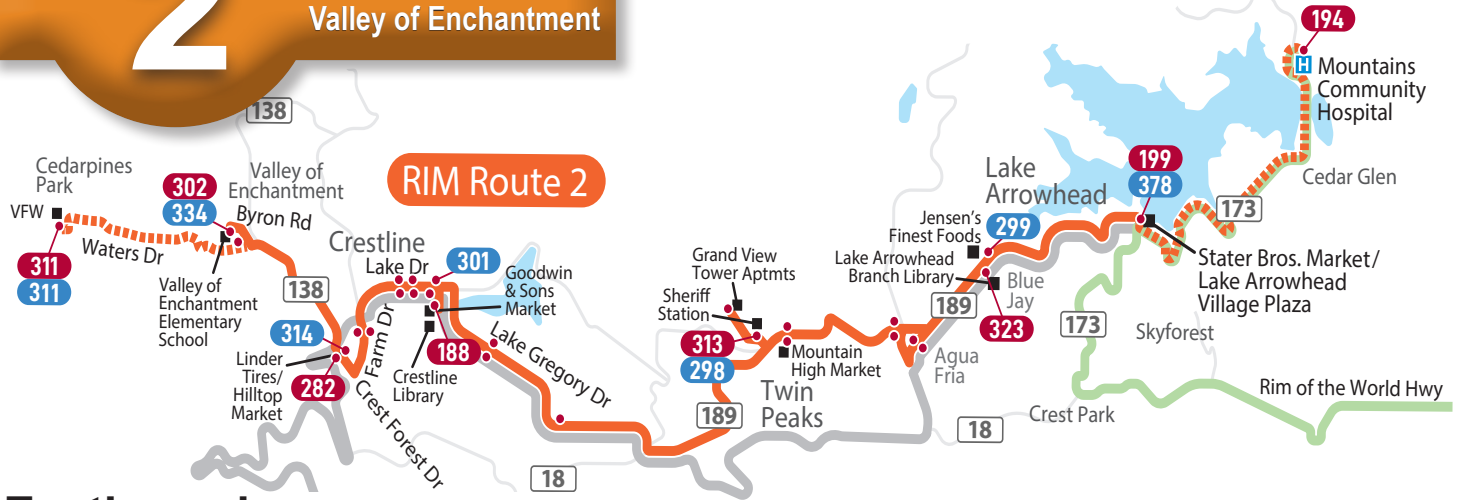

ROUTE 2

Lake Arrowhead
Crestline
Valley of Enchantment

Eastbound to Lake Arrowhead

Read schedule from top to bottom for each trip

	Trip 1	Trip 2	Trip 3	Trip 4	Trip 5	Trip 6	Trip 7	Trip 8	Trip 9	
Top Town/Crestline Zone										
Valley of Enchantment Mobile Home Park	302	<->	7:15	8:45	10:15	11:45	1:15	2:45	4:15	5:45
Top Town / Linders Tires	282	<->	7:20	8:50	10:20	11:50	1:20	2:50	4:20	5:50
Goodwin's Market - Lake Drive at Lake Gregory	188	5:45	7:25	8:55	10:25	11:55	1:25	2:55	4:25	5:55
Twin Peaks/RIM Forest Zone										
Hwy 189 & Grandview (Sheriff Station)	313	5:52	7:37	9:07	10:37	12:07	1:37	3:07	4:37	6:07
Lake Arrowhead Zone										
HWY 189 & North Bay Rd. (BlueJay Library)	323	6:00	7:45	9:15	10:45	12:15	1:45	3:15	4:45	6:15
Stater Bros. / Arrowhead Village (Arrive)	199	6:05	7:50	9:20	10:50	12:20	1:50	3:20	4:50	6:20
Mountain Community Hospital (By request)	194	6:10	<->	<->	<->	<->	<->	<->	<->	<->

PM

Westbound to Crestline, Valley of Enchantment

Read schedule from top to bottom for each trip

	Trip 1	Trip 2	Trip 3	Trip 4	Trip 5	Trip 6	Trip 7	Trip 8	Trip 9	
Lake Arrowhead Zone										
Stater Bros. / Arrowhead Village	378	6:30	8:00	9:30	11:00	12:30	2:00	3:30	5:00	6:30
Hwy 189 & North Bay Rd. (McDonalds)	299	6:35	8:05	9:35	11:05	12:35	2:05	3:35	5:05	6:35
Twin Peaks/RIM Forest Zone										
Hwy 189 & Rose Lane (Sheriff Station)	298	6:43	8:13	9:43	11:13	12:43	2:13	3:43	5:13	6:43
Top Town/Crestline Zone										
Lake Drive at Lake Gregory (7- Eleven)	301	6:55	8:25	9:55	11:25	12:55	2:25	3:55	5:25	6:55
Top Town / Hilltop Liquor	314	7:00	8:30	10:00	11:30	1:00	2:30	4:00	5:30	7:00
Valley of Enchantment Mobile Home Park	334	7:05	8:35	10:05	11:35	1:05	2:35	4:05	5:35	7:05
Cedarpines Park VFW	311	<->	<->	<->	<->	<->	<->	<->	<->	REQ

PM

Highlighted stops do NOT Run on Sunday
Stops in Yellow by request ONLY