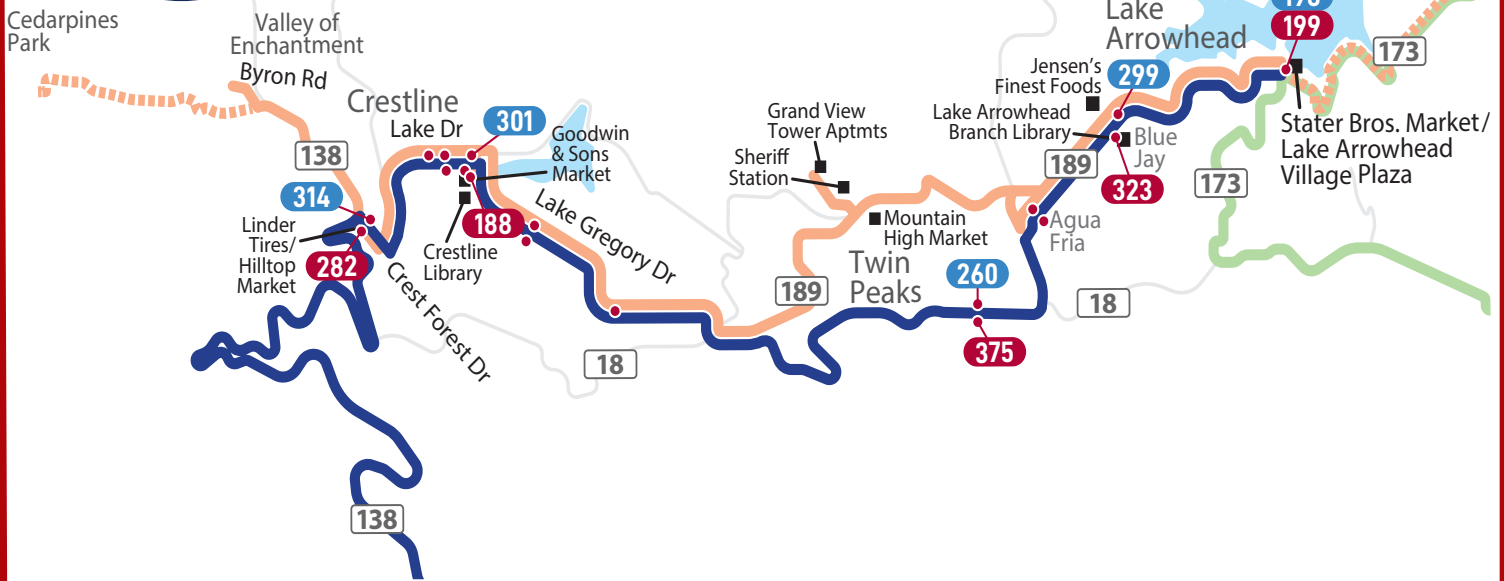

ROUTE

6

Lake Arrowhead Crestline San Bernardino

Downhill Lake Arrowhead to San Bernardino

Monday through Friday *de lunes a viernes*

Read schedule from top to bottom for each trip	Trip 1	Trip 2	Trip 3	Trip 4	Read schedule from top to bottom for each trip	Trip 1	Trip 2	Trip 3	Trip 4					
	↓	↓	↓	↓		↓	↓	↓	↓	↓				
Lake Arrowhead Zone					San Bernardino Zone									
Stater Brothers Arrowhead Village	198	5:15	8:30	2:40	5:40	Transit Center - Rialto Ave & F St *	329	7:00	10:00	4:10	7:05			
Hwy 189 at North Bay Road (McDonalds)	299	5:20	8:35	2:45	5:45	4th & Arrowhead-SBD Court*	325	7:06	10:06	4:16	7:11			
Twin Peaks / RIM Forest Zone					San Bernardino Zone									
Hwy. 18 at Bear Springs Rd.	260	5:27	8:42	2:52	5:52	Greyhound Station*	332	7:10	10:10	4:20	7:15			
Top Town / Crestline Zone					San Bernardino Zone									
Lake Drive & Lake Gregory (7 -11)	301	5:35	8:50	3:00	6:00	Metrolink Station*	374	7:15	10:15	4:25	7:20			
Top Town / Hilltop Liquor	314	5:40	8:55	3:05	6:05	St. Bernadine's Hospital*	412	By Request						
San Bernardino Zone					San Bernardino Zone									
Waterman Ave. & 40th St.*	187	5:54	9:09	3:19	6:19	Waterman Ave. & 40th St. *	373	7:30	10:30	4:40	7:30			
San Bernardino Zone					San Bernardino Zone									
Saint Bernadine's Hospital*	295	By Request				Top Town / Crestline Zone								
Metrolink Station*	297	6:09	9:24	3:34	6:34	Top Town (Linders Tires)	282	7:45	10:45	4:55	7:55			
Greyhound Station*	376	6:14	9:29	3:39	6:39	Lake Dr. & Lake Gregory (Goodwin's)	188	7:50	10:50	5:00	7:50			
4th & Arrowhead (SBD Court)*	273	6:18	9:33	3:43	6:43	Twin Peaks / RIM Forest Zone								
Transit Center - Rialto Ave & F St *	329	6:22	9:37	3:47	6:47	Rim Forest (Valero Gas Station)	375	7:57	10:57	5:07	8:07			
San Bernardino Zone					Lake Arrowhead Zone									
San Bernardino Zone					Hwy. 189 & North Bay Rd. (Library)					323	8:07	11:07	5:17	8:12
San Bernardino Zone					Lake Arrowhead Village (Stater Bros.)					199	8:12	11:12	5:22	8:17