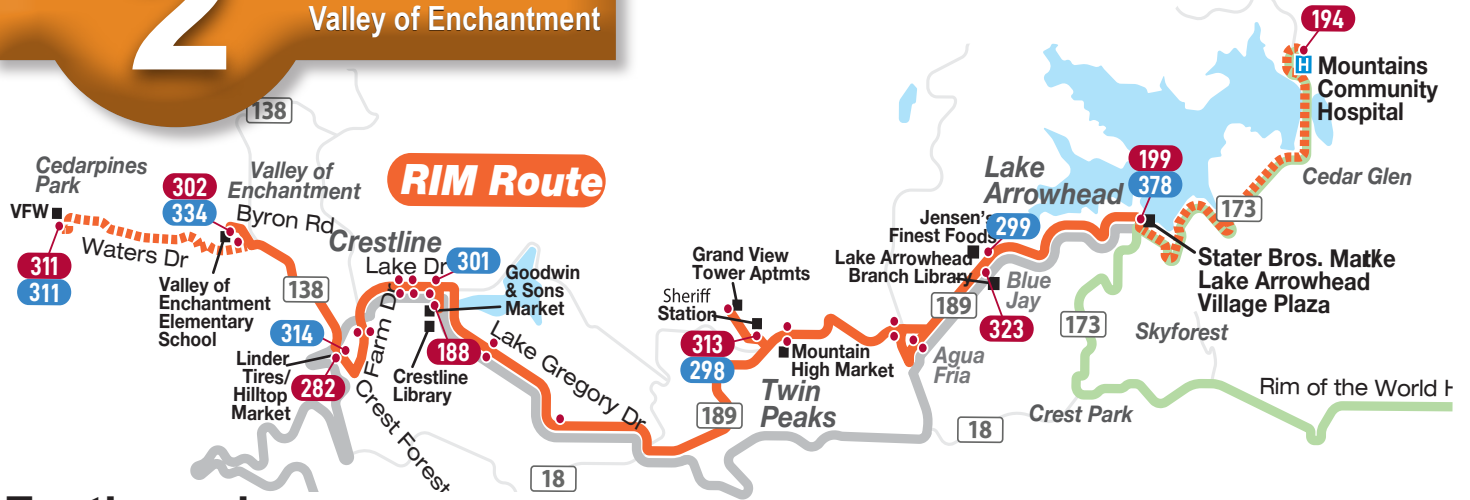

ROUTE 2

Lake Arrowhead
Crestline
Valley of Enchantment

Eastbound to Lake Arrowhead

Read schedule from top to bottom for each trip

	Trip 1	Trip 2	Trip 3	Trip 4	Trip 5	Trip 6	Trip 7	Trip 8	Trip 9		
Top Town/Crestline Zone											
Valley of Enchantment Mobile Home Park	302	<->	7:15	8:45	10:15	11:45	1:15	2:45	4:15	5:45	
Top Town / Linders Tires	282	<->	7:20	8:50	10:20	11:50	1:20	2:50	4:20	5:50	
Goodwin's Market - Lake Drive at Lake Gregory	188		5:45	7:25	8:55	10:25	11:55	1:25	2:55	4:25	5:55
Twin Peaks/RIM Forest Zone											
Hwy 189 & Grandview (Sheriff Station)	313		5:52	7:37	9:07	10:37	12:07	1:37	3:07	4:37	6:07
Lake Arrowhead Zone											
HWY 189 & North Bay Rd. (BlueJay Library)	323		6:00	7:45	9:15	10:45	12:15	1:45	3:15	4:45	6:15
Stater Bros. / Arrowhead Village (Arrive)	199		6:05	7:50	9:20	10:50	12:20	1:50	3:20	4:50	6:20
Mountain Community Hospital (By request)	194		6:10	<->	<->	<->	<->	<->	<->	<->	

PM

Westbound to Crestline, Valley of Enchantment

Read schedule from top to bottom for each trip

	Trip 1	Trip 2	Trip 3	Trip 4	Trip 5	Trip 6	Trip 7	Trip 8	Trip 9		
Lake Arrowhead Zone											
Stater Bros. / Arrowhead Village	378		6:30	8:00	9:30	11:00	12:30	2:00	3:30	5:00	6:30
Hwy 189 & North Bay Rd. (McDonalds)	299		6:35	8:05	9:35	11:05	12:35	2:05	3:35	5:05	6:35
Twin Peaks/RIM Forest Zone											
Hwy 189 & Grandview (Sheriff Station)	298		6:43	8:13	9:43	11:13	12:43	2:13	3:43	5:13	6:43
Top Town/Crestline Zone											
Lake Drive at Lake Gregory (7- Eleven)	301		6:55	8:25	9:55	11:25	12:55	2:25	3:55	5:25	6:55
Top Town / Hilltop Liquor	314		7:00	8:30	10:00	11:30	1:00	2:30	4:00	5:30	7:00
Valley of Enchantment Mobile Home Park	334		7:05	8:35	10:05	11:35	1:05	2:35	4:05	5:35	7:05
Cedarpines Park VFW	311		<->	<->	<->	<->	<->	<->	<->	<->	REQ

PM

Highlighted stops do NOT Run on Sunday
Stops in Yellow by request ONLY