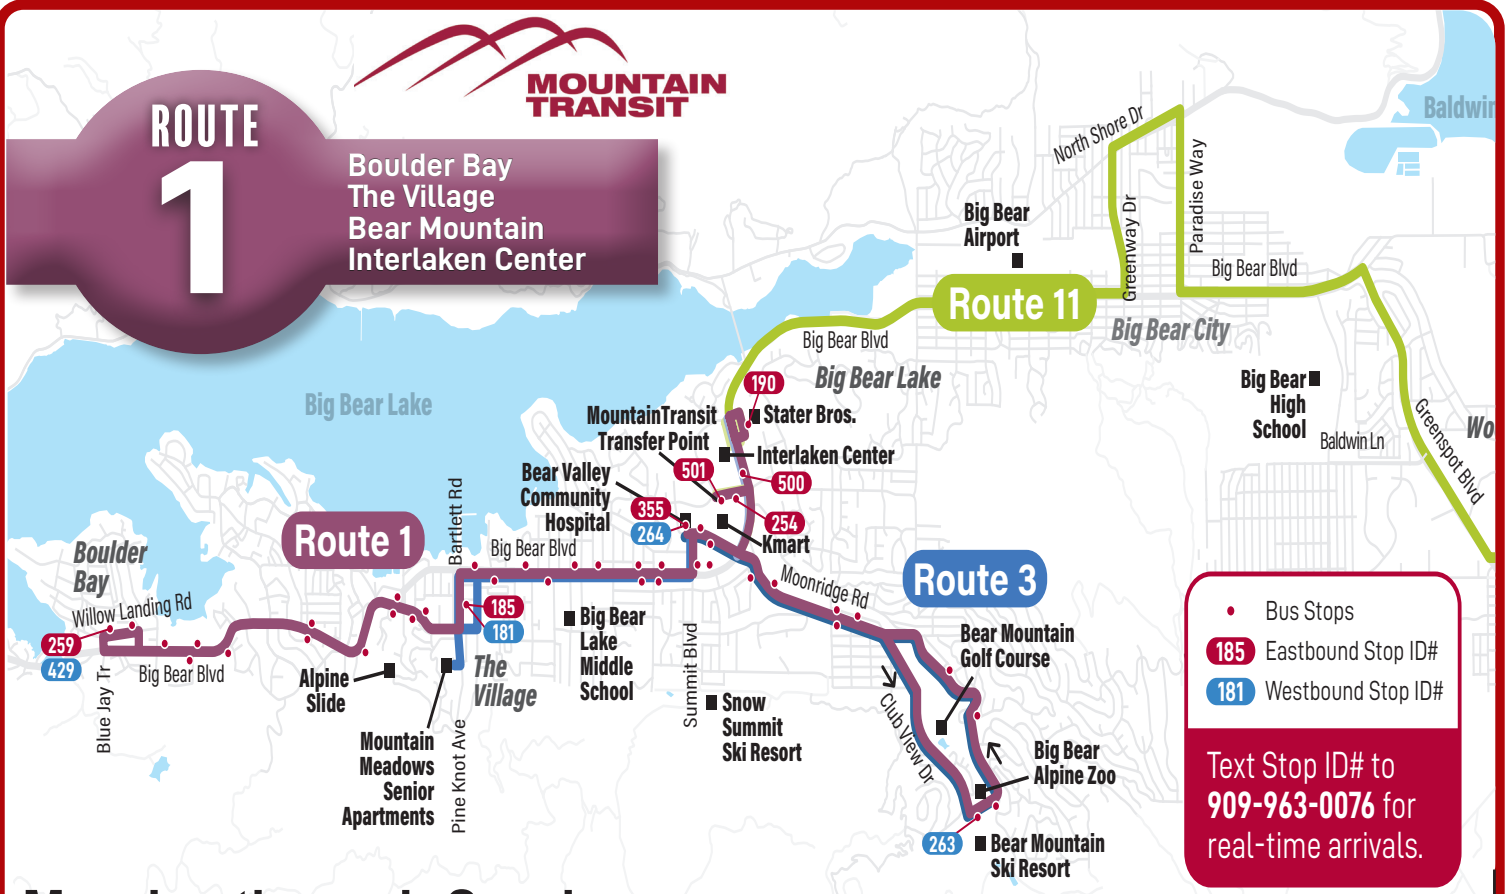

**ROUTE 1**

Boulder Bay  
The Village  
Bear Mountain  
Interlaken Center

- Bus Stops
- 185** Eastbound Stop ID#
- 181** Westbound Stop ID#

**Text Stop ID# to 909-963-0076 for real-time arrivals.**

**Monday through Sunday**

Read schedule from top to bottom for each trip

	Trip 1	Trip 2	Trip 3	Trip 4	Trip 5	Trip 6	Trip 7	Trip 8	Trip 9	Trip 10	Trip 11	Trip 12	Trip 13
<b>501</b> Mountain Transit Transfer point at Fox Farm Road	5:30	6:30	7:30	8:30	9:30	10:30	11:30	12:30	1:30	2:30	3:30	4:30	5:30
<b>263</b> Bear Mountain Ski Resort	5:37	6:37	7:37	8:37	9:37	10:37	11:37	12:37	1:37	2:37	3:37	4:37	5:37
<b>264</b> Bear Valley Community Hospital at Garstin Dr.	5:44	6:44	7:44	8:44	9:44	10:44	11:44	12:44	1:44	2:44	3:44	4:44	5:44
<b>181</b> The Village at Bartlett Rd. (Chamber)	5:49	6:49	7:49	8:49	9:49	10:49	11:49	12:49	1:49	2:49	3:49	4:49	5:49
<b>429</b> Willow Landing at Blue Jay	6:00	7:00	8:00	9:00	10:00	11:00	12:00	1:00	2:00	3:00	4:00	5:00	6:00
<b>185</b> The Village at Bartlett Rd. (Theater)	6:06	7:06	8:06	9:06	10:06	11:06	12:06	1:06	2:06	3:06	4:06	5:06	6:06
<b>355</b> Bear Valley Community Hospital at Garstin Dr.	6:14	7:14	8:14	9:14	10:14	11:14	12:14	1:14	2:14	3:14	4:14	5:14	6:14
<b>190</b> Stater Bros. at Big Bear Blvd.	6:18	7:18	8:18	9:18	10:18	11:18	12:18	1:18	2:18	3:18	4:18	5:18	6:18
<b>500</b> Big Bear Blvd. (Starbuck's)	6:20	7:20	8:20	9:20	10:20	11:20	12:20	1:20	2:20	3:20	4:20	5:20	6:20
<b>254</b> Kmart at Garden Center	6:21	7:21	8:21	9:21	10:21	11:21	12:21	1:21	2:21	3:21	4:21	5:21	6:21
<b>501</b> Mountain Transit Transfer point at Fox Farm Road	6:23	7:23	8:23	9:23	10:23	11:23	12:23	1:23	2:23	3:23	4:23	5:23	6:23